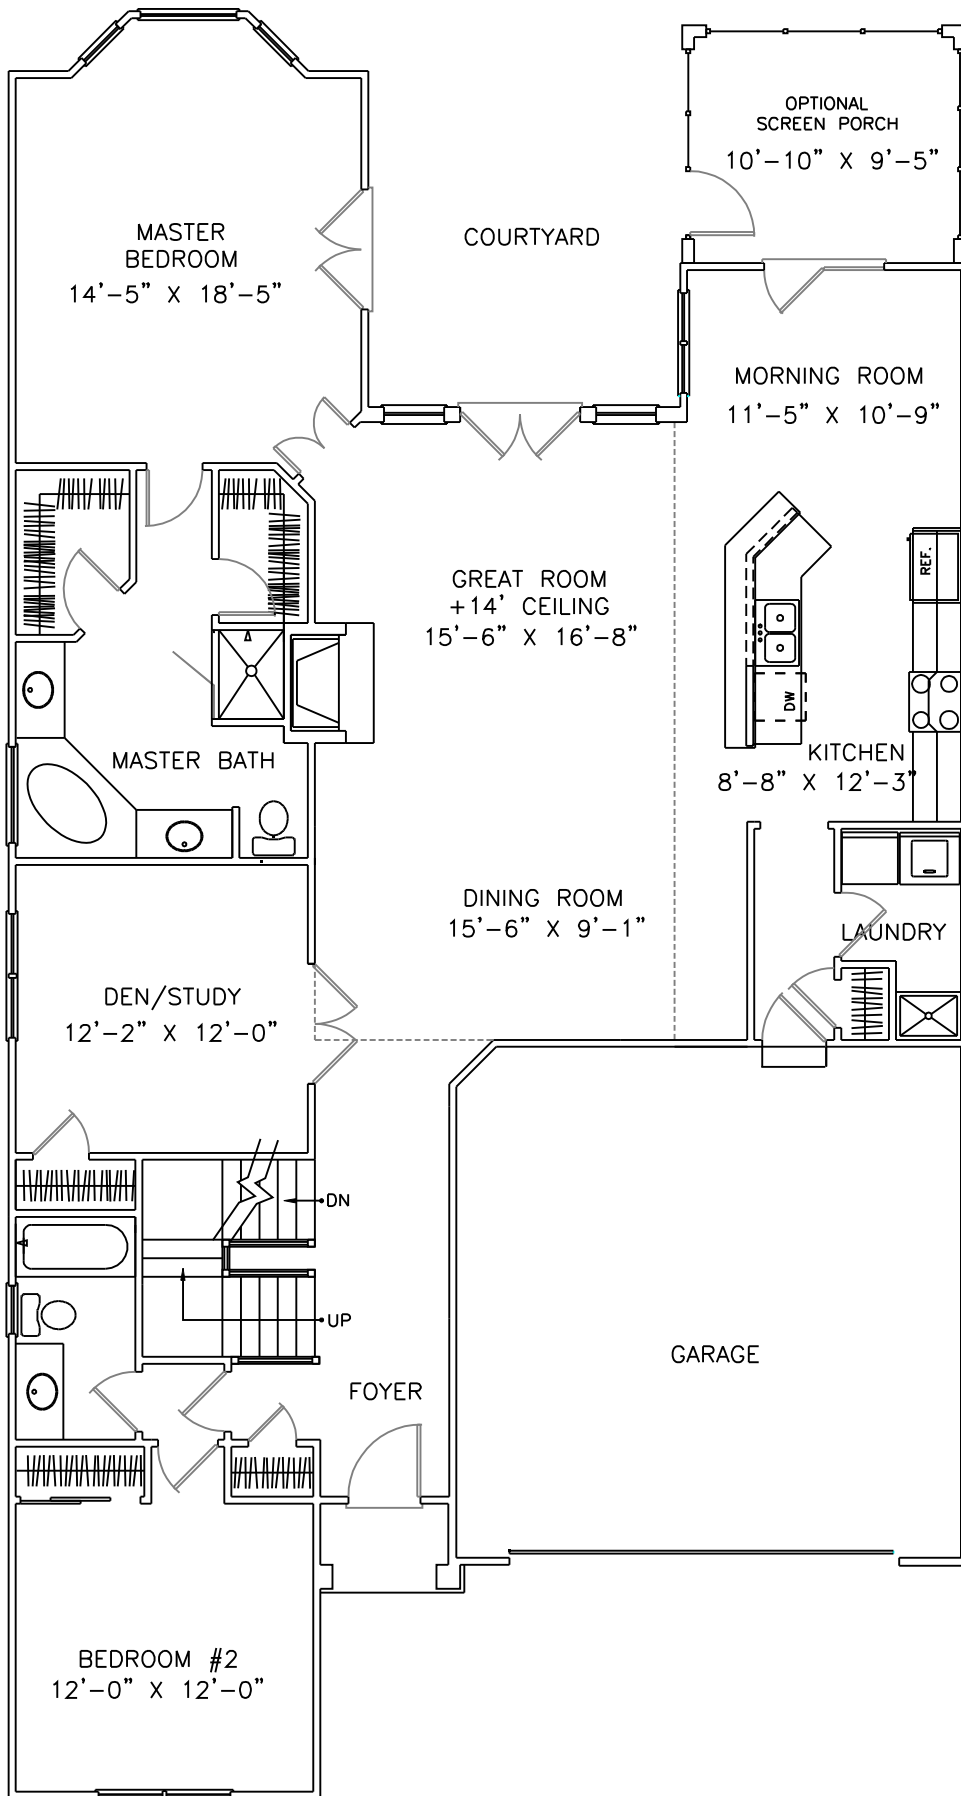

# FULLERTON

MAINLEVEL: 1884 SQ. FT.  
GARAGE: 460 SQ. FT.